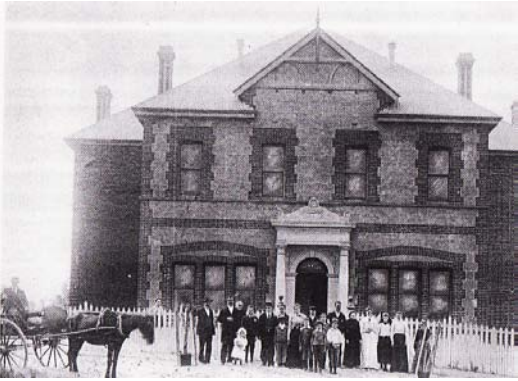

Early Blind School 1898

First Maylands Hotel-Central 1902

Train load pipes-ex Maylands c1900

**The Maylands Historical
and
Peninsula Association Inc**

Now located at the ‘Old Police Station’
196 Guildford Road, Maylands WA 6051

The Peninsula Hotel was built in 1906 by Gustave Leibe as a residential hotel.

In 1976 it was saved from demolition by the Peninsula Association Inc to be used as a community centre